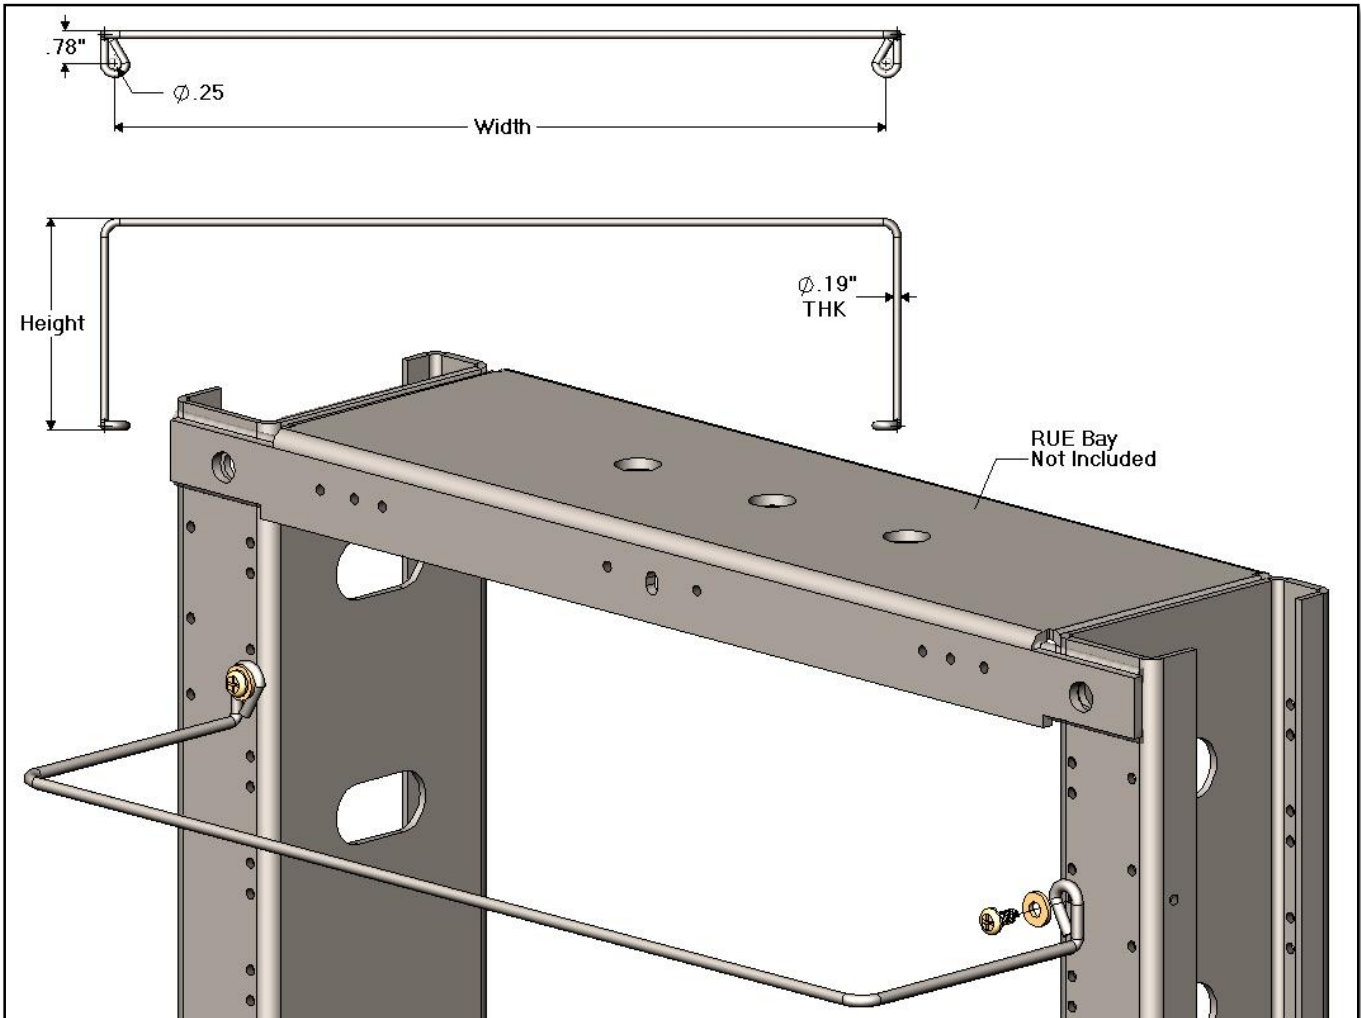

WHB Series – Equipment Rack Wire Hardness Bracket

19.00" Equipment Rack Wire Hardness Bracket 18.31" Width	
CSF P/N#	Height
WHB019xx	0.00"
WHB119xx	1.00"
WHB219xx	2.00"
WHB319xx	3.00"
WHB419xx	4.00"
WHB519xx	5.00"
WHB619xx	6.00"
WHB819xx	8.00"

23.00" Equipment Rack Wire Hardness Bracket 22.31" Width	
CSF P/N#	Height
WHB023xx	0.00"
WHB123xx	1.00"
WHB223xx	2.00"
WHB323xx	3.00"
WHB423xx	4.00"
WHB523xx	5.00"
WHB823xx	8.00"

Notes:
Kit includes all mounting hardware.
Other sizes available upon request.
Finishes: See Finish Codes.
RUE Bay - Not Included